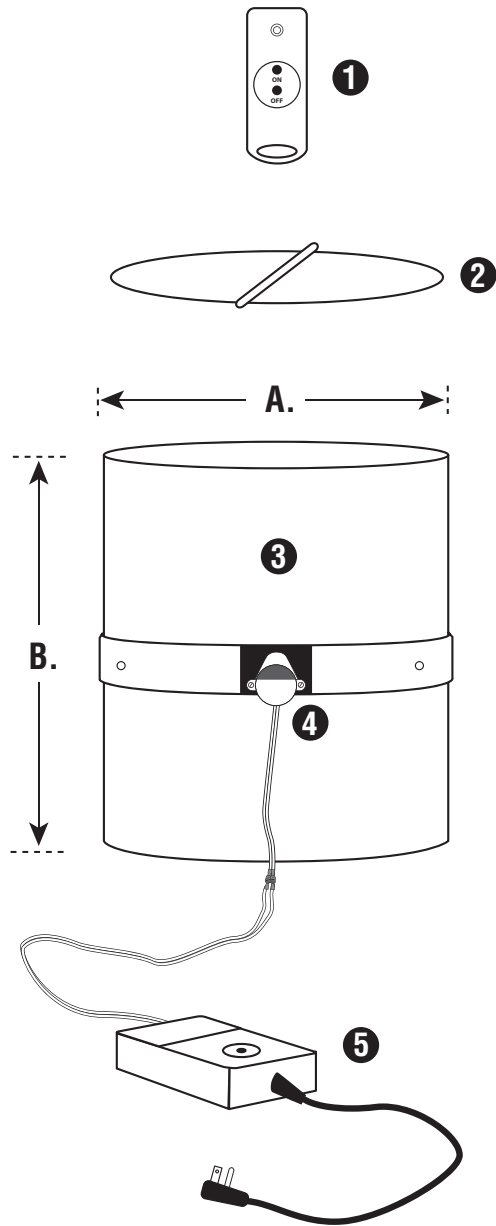

NATURAL LIGHT REMOTE CONTROLLED DIMMER

Turn off your Tubular Skylight with a push of a button!

NEW!

Natural Light is proud to unveil its newest product; the remote controlled dimmer. The dimmer allows you to adjust the amount of daylight entering a room with an easy-to-use remote control. It fits all tubular skylight models. Perfect for any room that may need to be darkened during the day including bedrooms, media rooms and conference rooms. The dimmer comes fully assembled and is easy to install.

HOW DIMMER WORKS:

CLOSED

OPEN

PARTIALLY OPENED

Remote Controlled Dimmer Technical Specifications

REMOTE CONTROLLED DIMMER

NOTE: Exploded view of Dimmer Kit is for illustrative purposes only. Unit comes assembled.

1. Remote Control
2. Rotating Reflective Dimmer Panel
3. Light Pipe
4. 120 Volt, Low RPM Custom Motor
5. Remote Activated Control Box

DIMMER DIMENSIONS:

MODEL	A.	B.
10" Dimmer Kit	10"	12"
13" Dimmer Kit	13"	13.625"
18" Dimmer Kit	18"	20"
21" Dimmer Kit	21"	24"